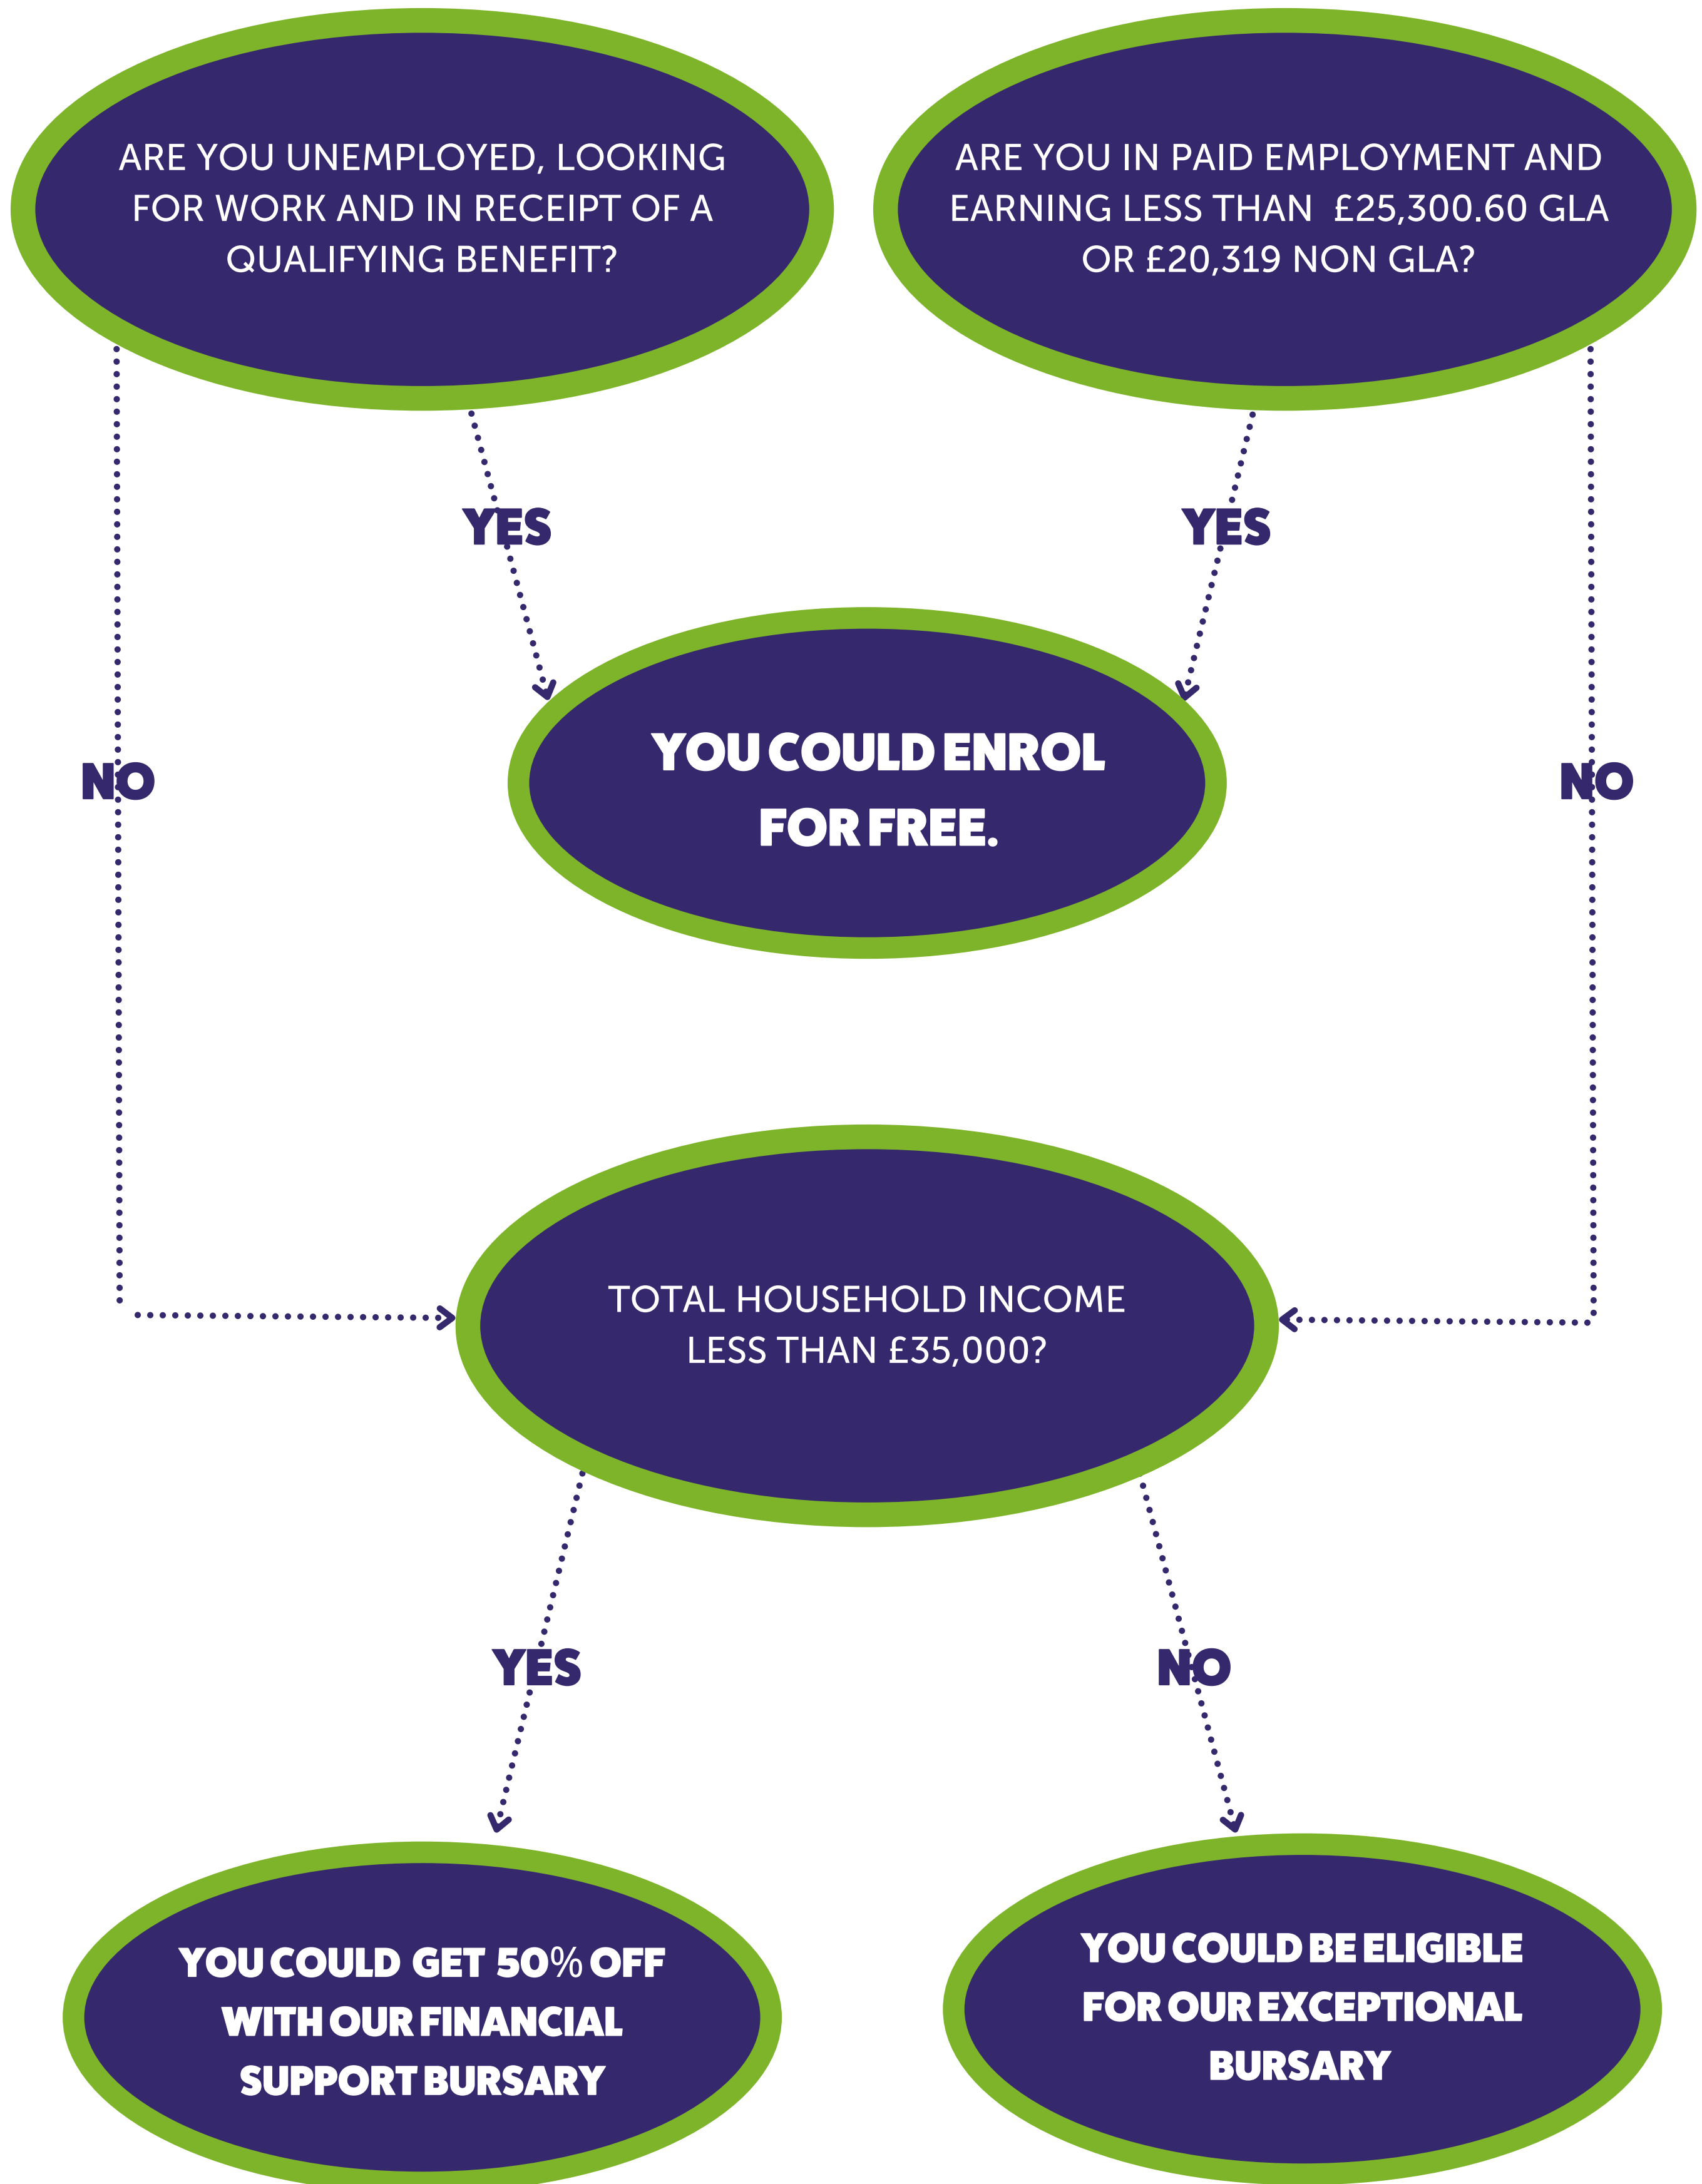

FUNDING CHART

Check our flowchart below to see if you are eligible for funding on funded courses. Please note funding is only available to learners who have valid residence in the UK.

SPEAK TO A MEMBER OF THE ENROLMENT TEAM FOR MORE INFO