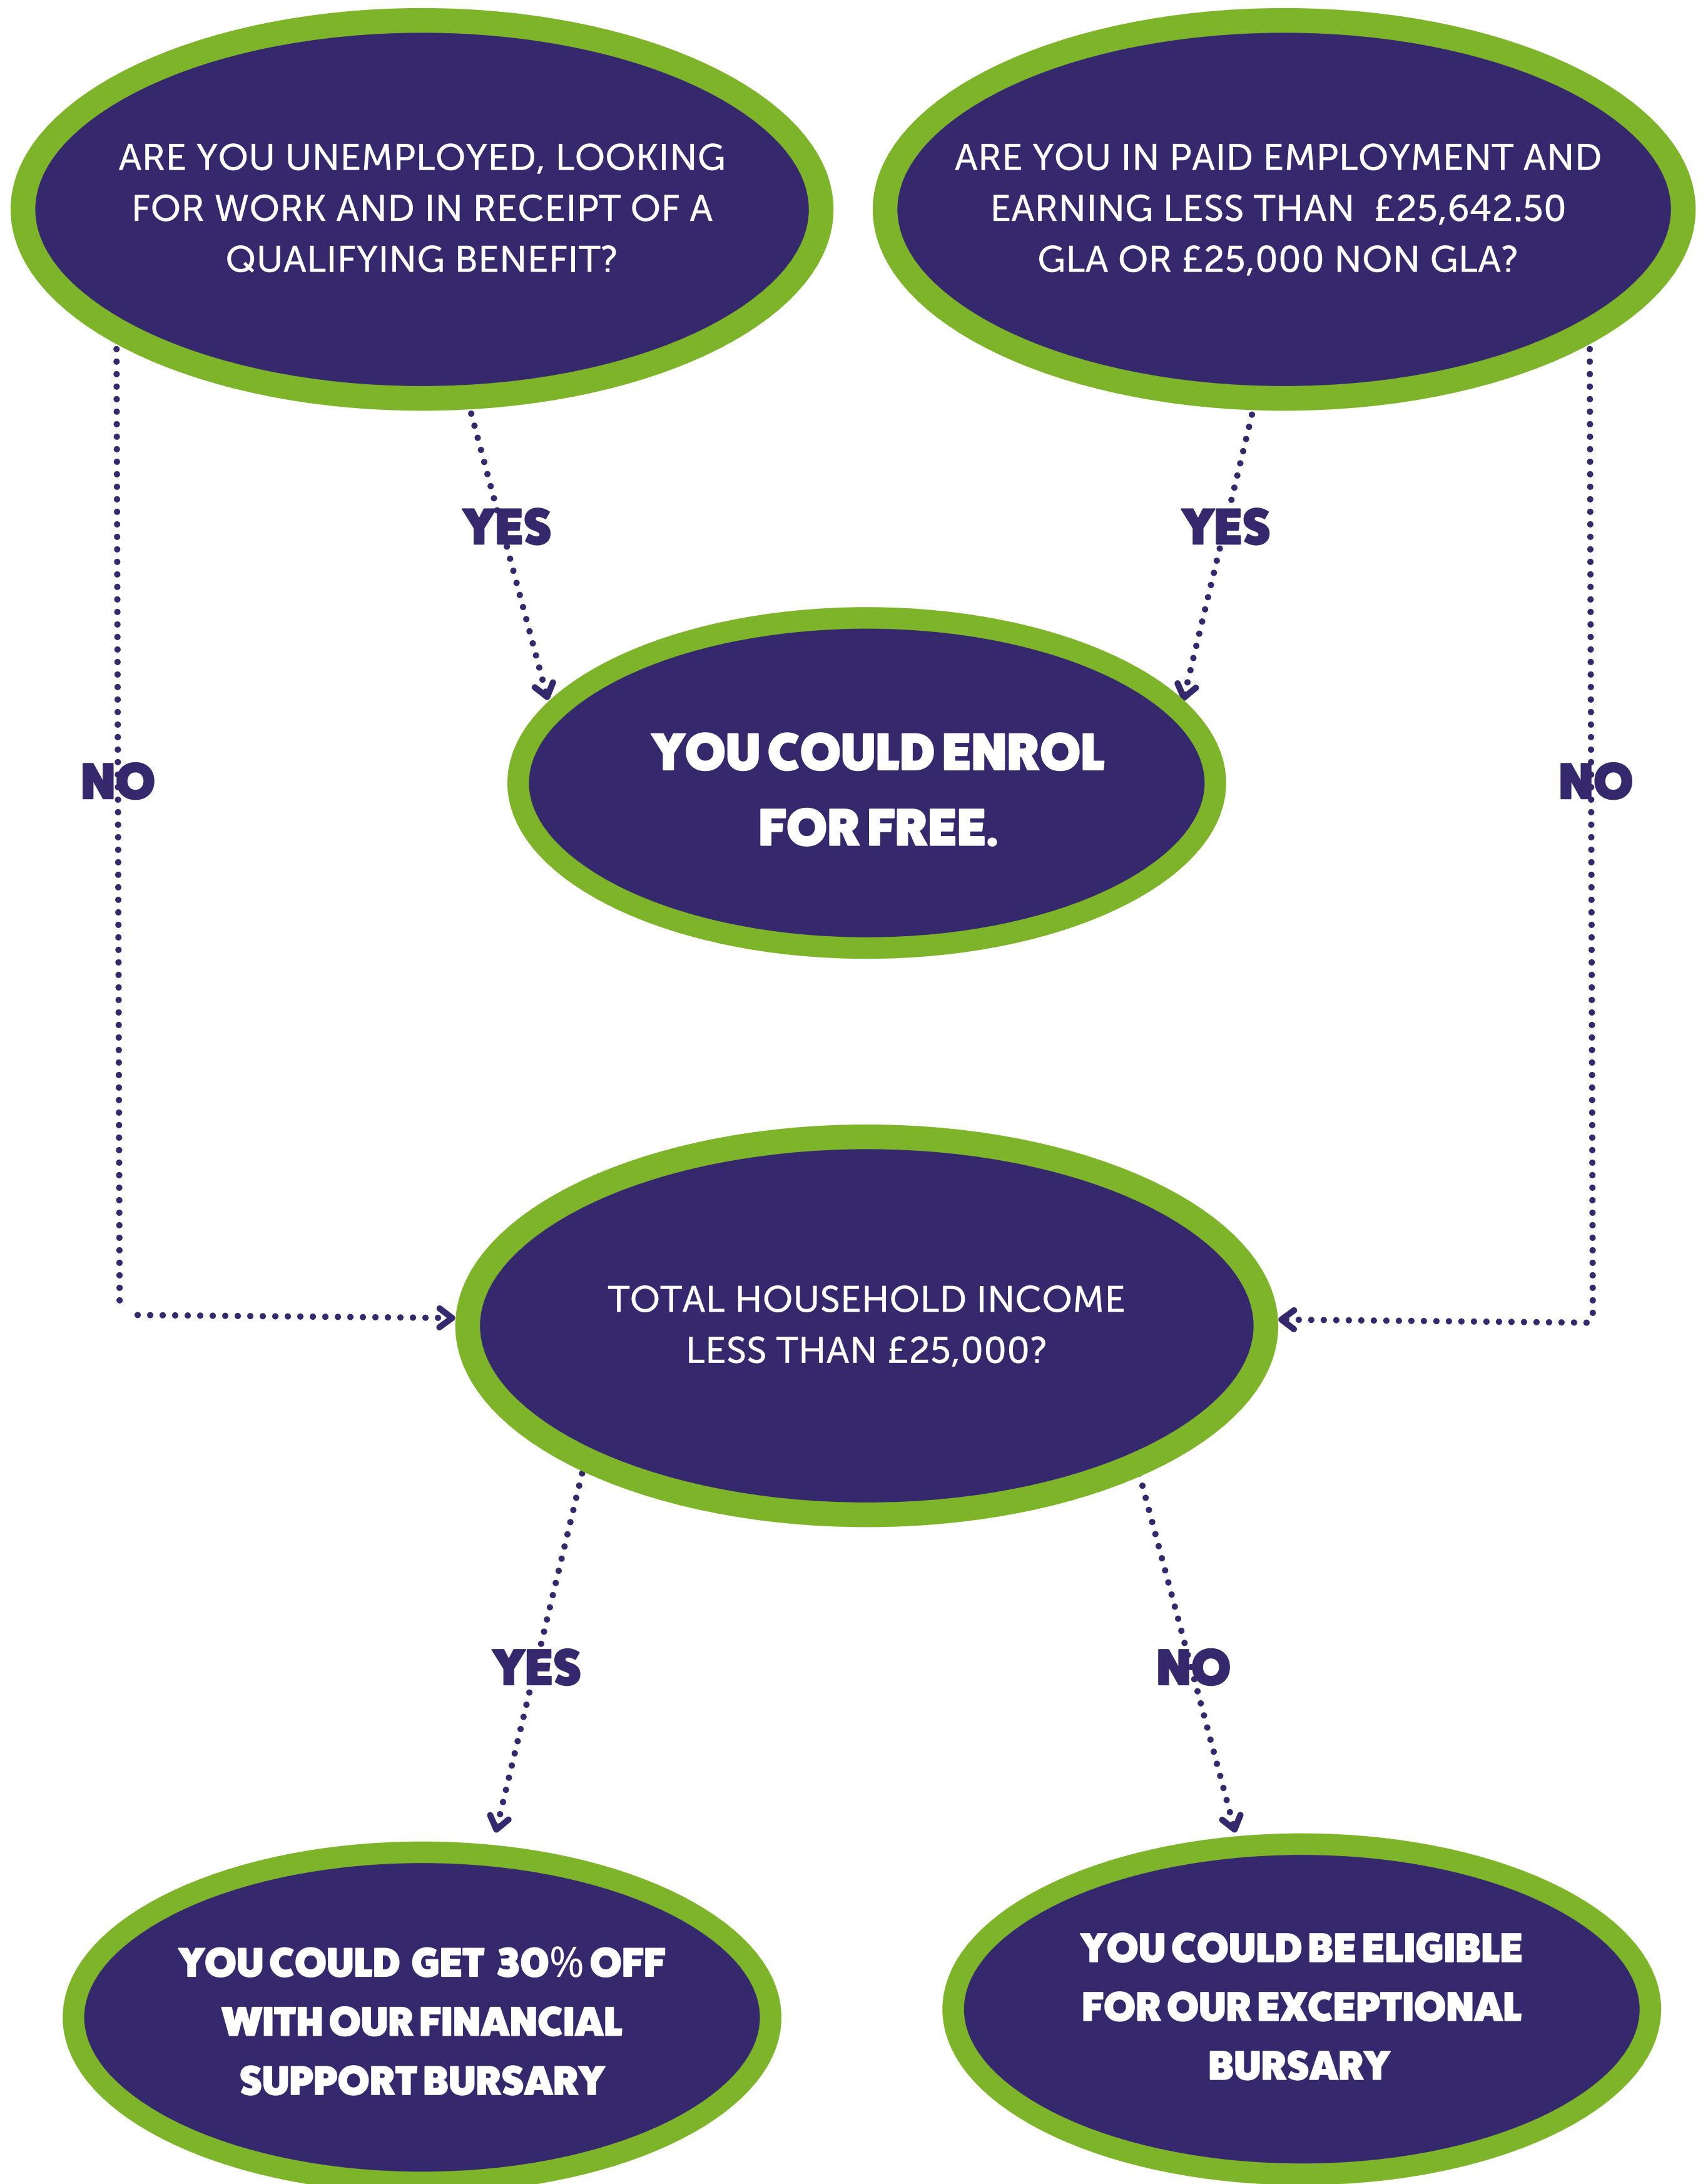

# FUNDING CHART

Check our flowchart below to see if you are eligible for funding on funded courses. Please note funding is only available to learners who have valid residence in the UK.

SPEAK TO A MEMBER OF THE ENROLMENT TEAM FOR MORE INFO